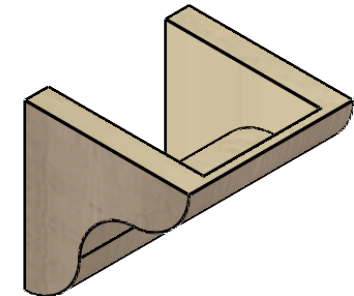

ITEM NUMBER: CORU07X07X07CARRCPR

7"W X 7"D X 7"H SERIES 1 WIDE CARMEL ROUGH CEDAR TIMBERTHANE FAUX WOOD CORBEL, PRIMED

SIDE PROFILE

FRONT PROFILE

ISOMETRIC

EKENA MILLWORK
2300 WEST MAIN ST.
CLARKSVILLE, TX 75426
TOLL FREE: 866-607-0453
WWW.EKENAMILLWORK.COM

NOTES

1. INSTALLATION TO BE COMPLETED IN ACCORDANCE WITH MANUFACTURER'S SPECIFICATIONS.
2. DRAWING MAY NOT BE TO SCALE
3. THIS DRAWING IS INTENDED FOR DESIGN AND PLANNING PURPOSES ONLY.
4. ALL INFORMATION CONTAINED HEREIN WAS CURRENT AT THE TIME OF DEVELOPMENT BUT MUST BE REVIEWED AND APPROVED BY THE PRODUCT MANUFACTURER TO BE CONSIDERED ACCURATE.
5. TIMBERTHANE ARCHITECTURAL PRODUCTS ARE MADE FROM HIGH DENSITY URETHANE AND COME FACTORY PRIMED