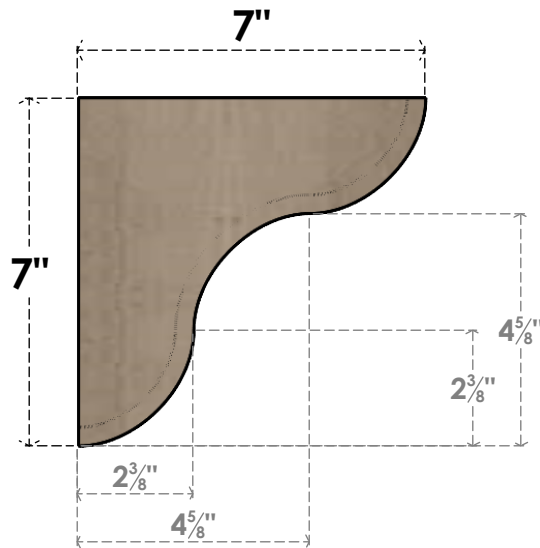

ITEM NUMBER: CORU07X07X07CARRCPR

7"W X 7"D X 7"H SERIES 1 WIDE CARMEL ROUGH CEDAR TIMBERTHANE FAUX WOOD CORBEL, PRIMED

SIDE PROFILE

FRONT PROFILE

ISOMETRIC

EKENA MILLWORK
2300 WEST MAIN ST.
CLARKSVILLE, TX 75426
TOLL FREE: 866-607-0453
WWW.EKENAMILLWORK.COM

NOTES

1. INSTALLATION TO BE COMPLETED IN ACCORDANCE WITH MANUFACTURER'S SPECIFICATIONS.
2. DRAWING MAY NOT BE TO SCALE
3. THIS DRAWING IS INTENDED FOR DESIGN AND PLANNING PURPOSES ONLY.
4. ALL INFORMATION CONTAINED HEREIN WAS CURRENT AT THE TIME OF DEVELOPMENT BUT MUST BE REVIEWED AND APPROVED BY THE PRODUCT MANUFACTURER TO BE CONSIDERED ACCURATE.
5. TIMBERTHANE ARCHITECTURAL PRODUCTS ARE MADE FROM HIGH DENSITY URETHANE AND COME FACTORY PRIMED