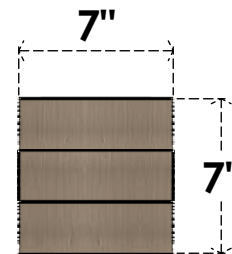

ITEM NUMBER: CORU07X07X07CARRCPR

7"W X 7"D X 7"H SERIES 1 WIDE CARMEL ROUGH CEDAR TIMBERTHANE FAUX WOOD CORBEL, PRIMED

SIDE PROFILE

FRONT PROFILE

ISOMETRIC

EKENA MILLWORK
2300 WEST MAIN ST.
CLARKSVILLE, TX 75426
TOLL FREE: 866-607-0453
WWW.EKENAMILLWORK.COM

NOTES

1. INSTALLATION TO BE COMPLETED IN ACCORDANCE WITH MANUFACTURER'S SPECIFICATIONS.
2. DRAWING MAY NOT BE TO SCALE
3. THIS DRAWING IS INTENDED FOR DESIGN AND PLANNING PURPOSES ONLY.
4. ALL INFORMATION CONTAINED HEREIN WAS CURRENT AT THE TIME OF DEVELOPMENT BUT MUST BE REVIEWED AND APPROVED BY THE PRODUCT MANUFACTURER TO BE CONSIDERED ACCURATE.
5. TIMBERTHANE ARCHITECTURAL PRODUCTS ARE MADE FROM HIGH DENSITY URETHANE AND COME FACTORY PRIMED